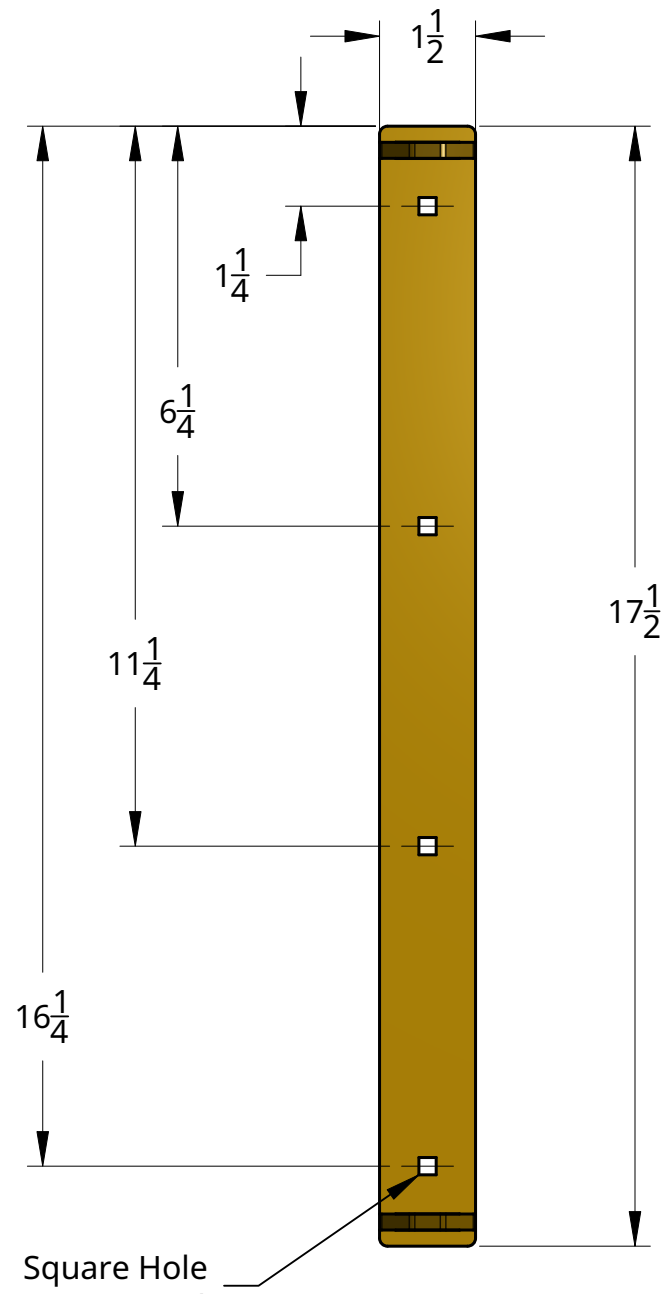

17205 Eucalyptus St. A-1
Hesperia, CA 92345

(760) 701-1941

Cane Bolt Spec Sheet

SIDE VIEW

FRONT VIEW

"DOWN POSITION" 5.75" TRAVEL/PADLOCKABLE

"UP (HOLD OPEN) POSITION"

YOUR SUPPLIED
LOCK, IF REQUIRED

3/4" Ø SOLID STEEL
ROUND BAR CANE BOLT