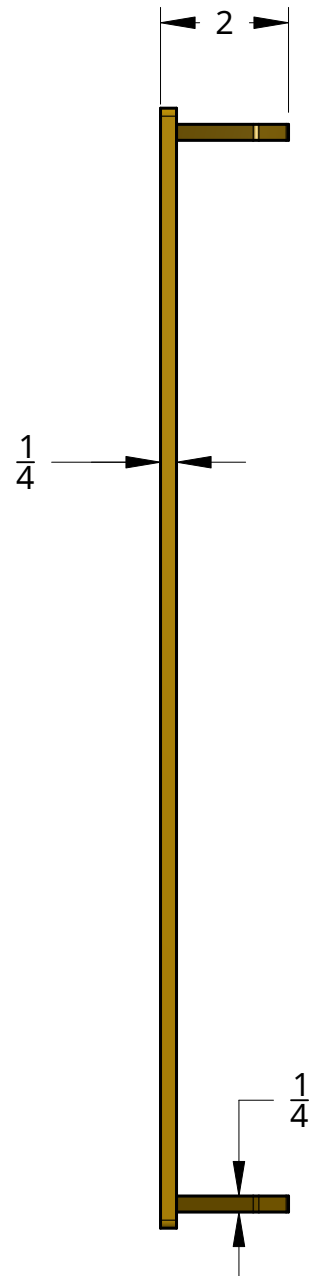

17205 Eucalyptus St. A-1
Hesperia, CA 92345

(760) 701-1941

Cane Bolt Spec Sheet

SIDE VIEW

FRONT VIEW

"DOWN POSITION" 5.75" TRAVEL/PADLOCKABLE

"UP (HOLD OPEN) POSITION"

YOUR SUPPLIED
LOCK, IF REQUIRED

3/4" Ø SOLID STEEL
ROUND BAR CANE BOLT